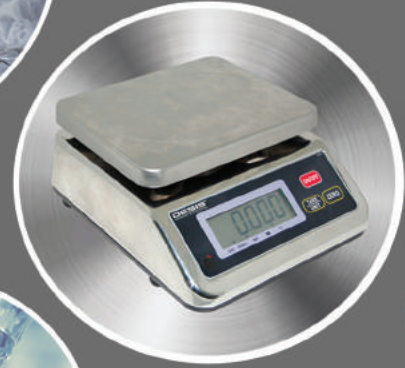

1967'den beri

TERAZİLER VE KANTARLAR

AKYOL